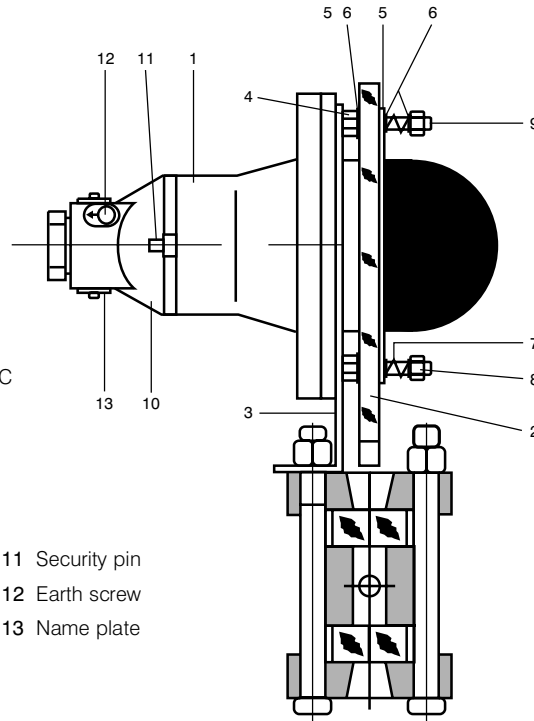

Electrical Specification

Voltage: 110 - 230V AC (max 380V) - 50/60Hz, 6 to 48V DC

Cable entry: 3/4" NPT

IP rating: IP 65

EEx approval: ISSeP No. 98D. 103. 1283/970. 103.124

1 Illuminator body	6 Washer	11 Security pin
2 Diffuser (Plexiglas or glass)	7 Spring	12 Earth screw
3 Support bracket	8 Nut	13 Name plate
4 Nut	9 Bolt	
5 Gasket	10 Bonnet	